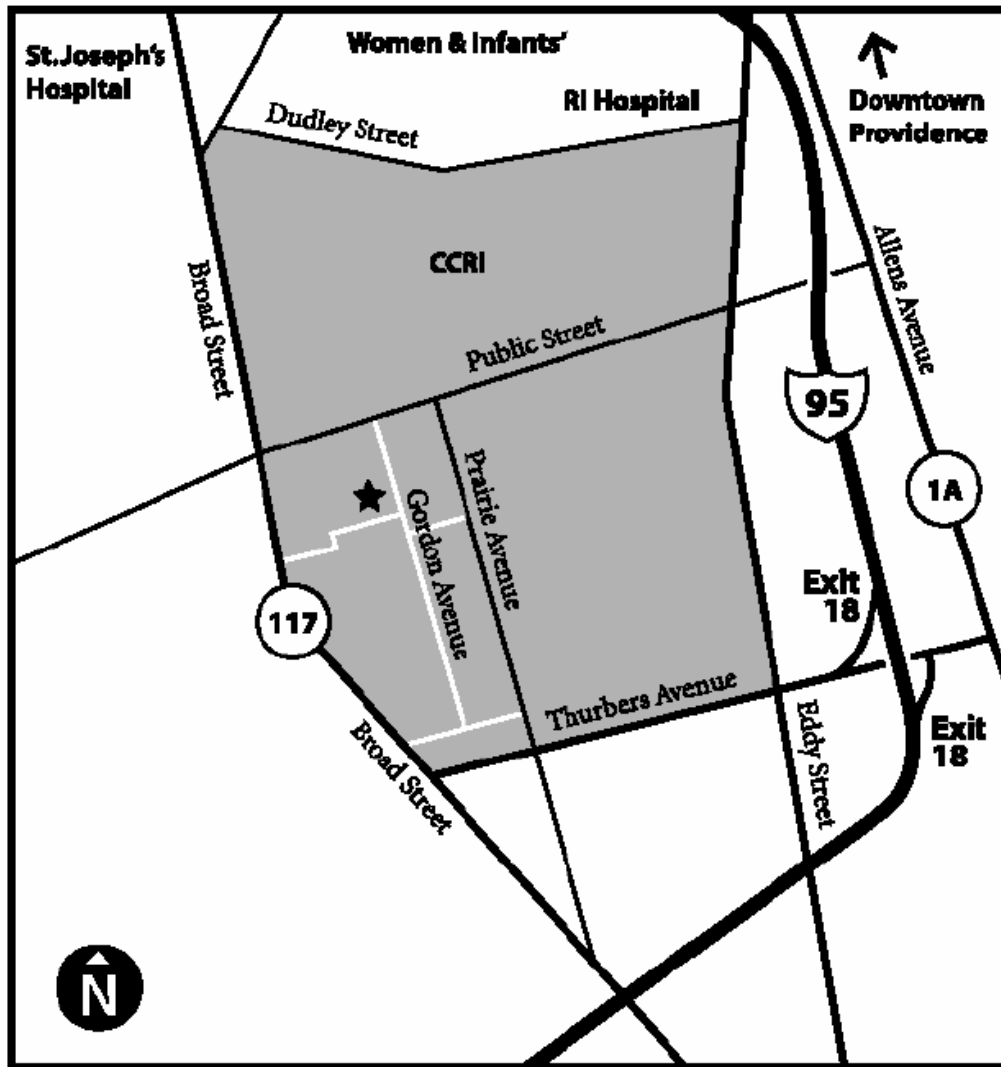

Directions to 17 Gordon Avenue Gordon Avenue Business Incubator

17 Gordon Avenue, Providence, Rhode Island 02905 • 401-831-5070 x28

COMING FROM SOUTH: 95N to Exit 18 (Thurbers Avenue). Bear left at end of ramp; go to 2nd set of stoplights and take a right onto Eddy Street. At the first stoplight (Public Street) take a left. Go through one set of stoplights (Prairie Avenue). Take your first left onto Gordon Avenue. 17 Gordon Avenue is on the right-hand side. The main entrance is on Reynolds Avenue. There is on and off street parking and the entrance is on the left side of the building, under the maroon awning with the #17, at the Providence Police substation entrance.

COMING FROM NORTH: 95S to Exit 19 (Eddy Street). Bear left at the end of ramp. Take a left at stoplight onto Eddy Street. Take a right at your first stoplight (Public Street). Go through one set of stoplights and take your first left onto Gordon Avenue. 17 Gordon Avenue is on the right-hand side. The main entrance is on Reynolds Avenue. There is on and off street parking and the entrance is on the left side of building, under the maroon awning with the #17, at the Providence Police substation entrance.